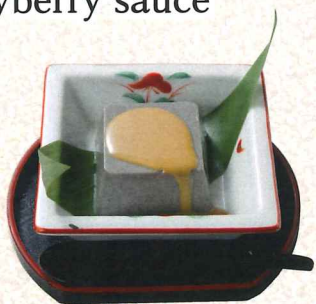

Seafood carpaccio
¥1,360

Raw tuna ham
¥980

Tuna and avocado salad
¥1,360

Rice and miso soup set
¥530

Rice
¥250

Miso soup
¥180

デザート dessert

Arrowroot pudding with bayberry sauce
¥320

Arrowroot and black sesame pudding with sesame sauce
¥320

Crème caramel (Japanese custard pudding)
¥430

Vanilla ice cream ¥350

Please look at seasonal recommend menu for more orders.

逸品料理 a la carte

Grilled tuna's harmonica
with salt 1,480円